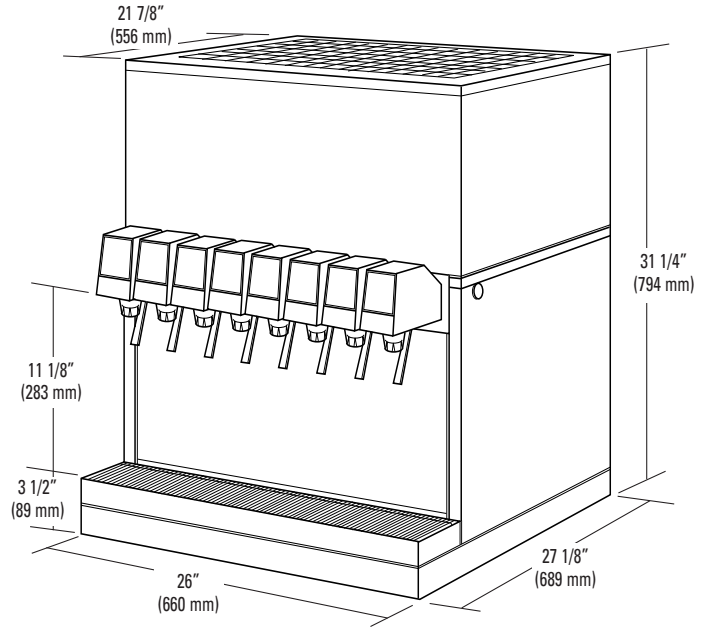

LANCER®

CED 2500 Hi Performance

OPTIONS

Lighted Marquee

SPECIFICATIONS

COMPRESSOR

3/4 hp

MOTORS

Agitator: 25 w
Condenser fan: 35 w

ICE BANK CONTROL

Lancer Electronic Ice Bank Control

TRANSFORMER

24 VAC Secondary

WATER

Capacity: 21 gallons

DIMENSIONS

Width: 26 in (660 mm)
Depth: 27.125 in (689 mm)
Height: 31.125 in (794 mm)

ELECTRICAL

115VAC/60Hz, 7.5AMPs
230VAC/50Hz, 7.5AMPs

WEIGHT

Empty: 209 lbs (95 kg)
Operating: 376 lbs (171 kg)
Shipping: 257 lbs (117 kg)

ICE

Capacity: 55 lbs (25 kg)

FITTINGS

Soda inlets: 3/8" male barb
Syrup inlets: 3/8" male barb

VALVES

LEV® and other valves available upon request

FLEX MANIFOLD CONFIGURATION

6 valve 3-2-1
8 valve 3-1-1-3

KEY LOCK SWITCH

DRAW PERFORMANCE

Number of Drinks Below 40°F

75°F (24°C) Ambient Temperature

538 drinks; 12oz. / 4 drinks per minute

s

90°F (32°C) Ambient Temperature

308 drinks; 12oz. / 2 drinks per minute
156 drinks; 12oz. / 4 drinks per minute

Warranty: For warranty specifics by product, contact your Lancer Sales Representatives.

CORPORATE OFFICE 6655 Lancer Blvd - San Antonio, TX 78219
210-310-7000 - 1-800-729-1500 - FAX 210-310-7250 - www.lancercorp.com

Equipment design and/or specifications may change without notice.

"Lancer" is the registered trademark of Lancer © 2007 by Lancer, all rights reserved.

CED 2500 HI CC Spec Sheet 09/07